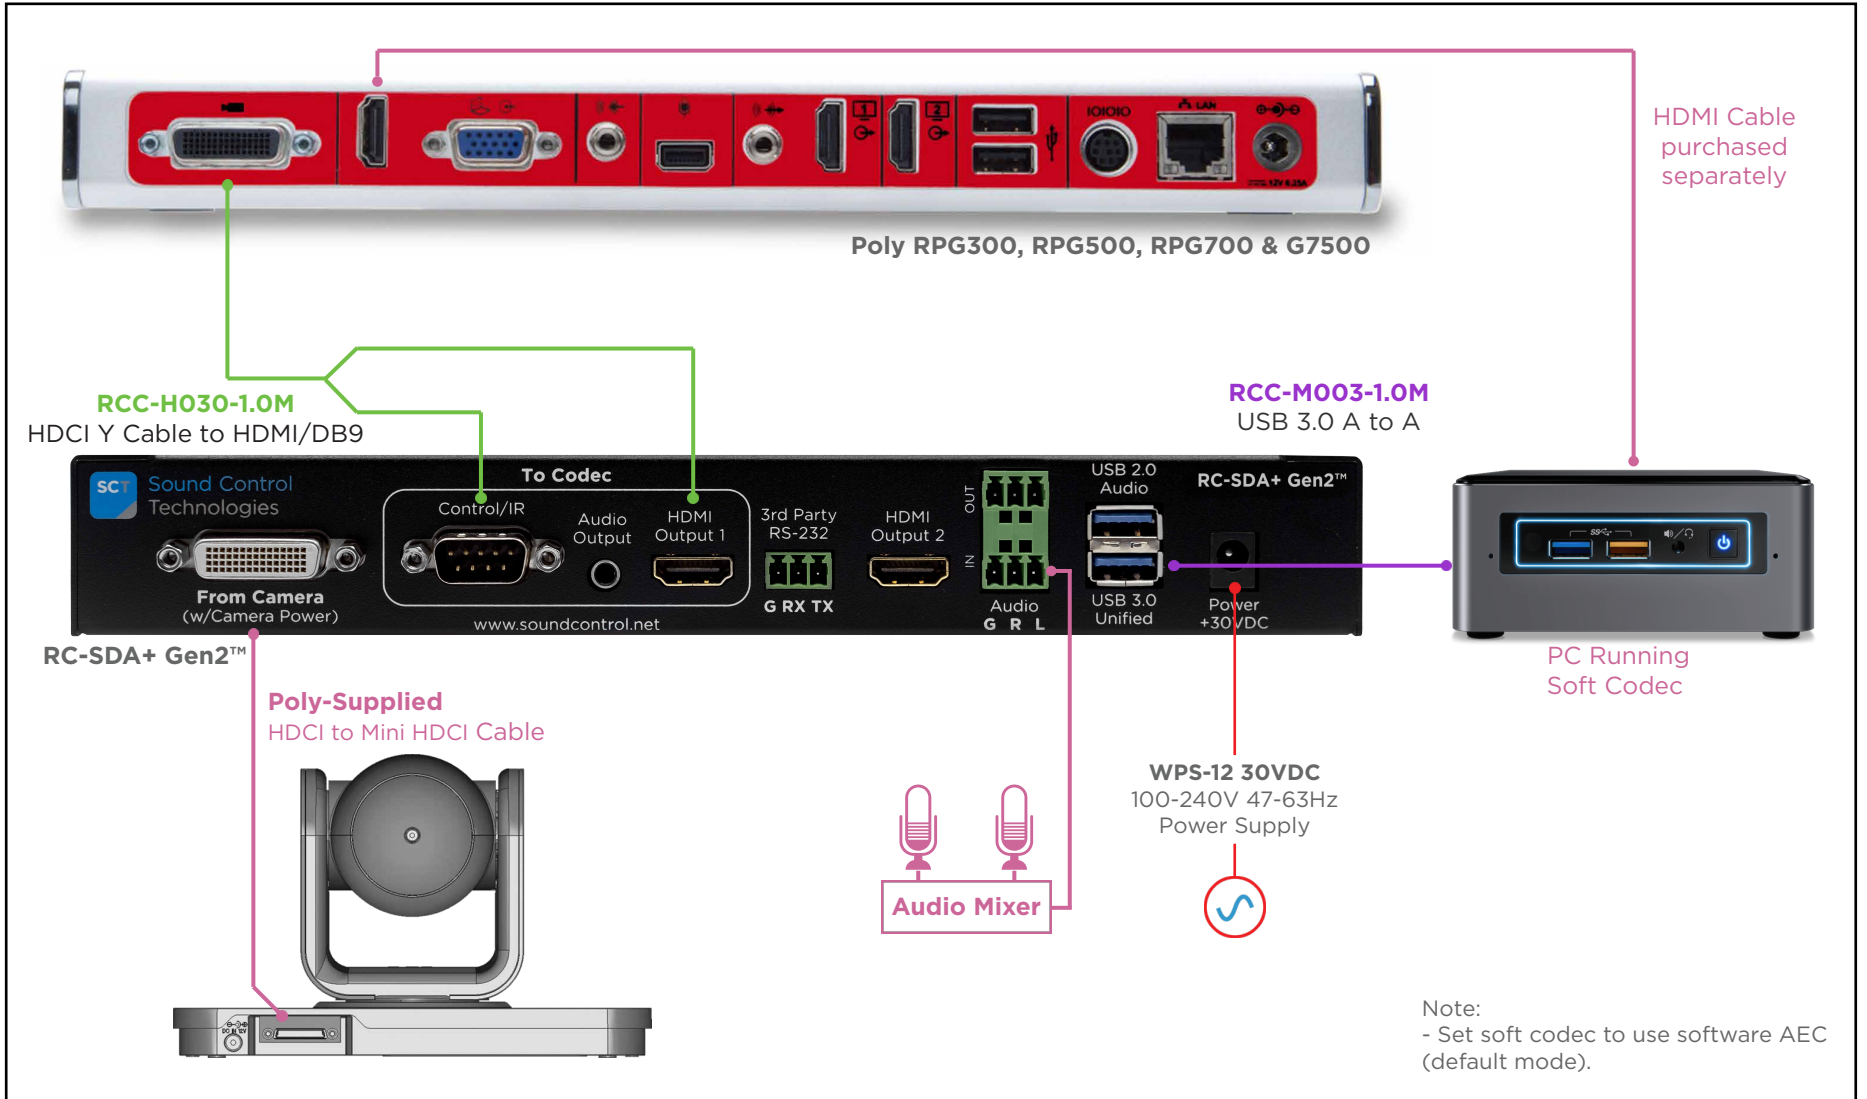

### Adding Soft Codec Support to Camera/Codec Systems (No DSP)

### Adding Soft Codec Support to Camera/Codec Systems (With DSP)

### Adding Soft Codec Support to Poly Camera (No Codec, no DSP)